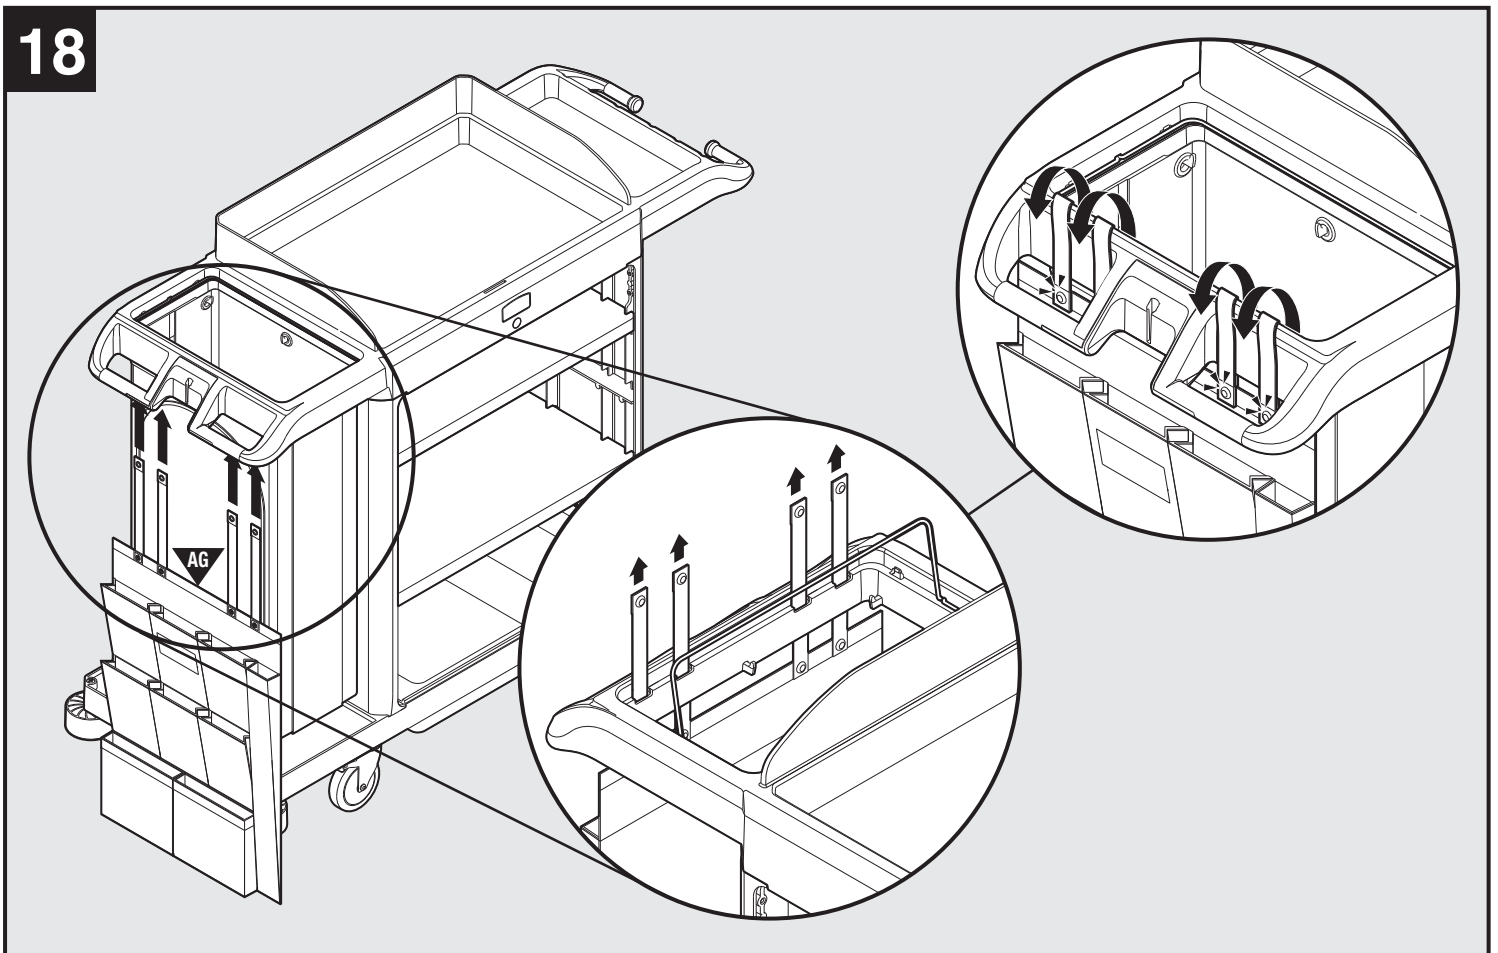

4

9

10

11

12

23

©2024 Rubbermaid Commercial Products
Product of: Rubbermaid Commercial Products, LLC
8900 Northpointe Executive Park Drive
Huntersville, NC 28078
www.rubbermaidcommercial.com
Contact us: 1-800-347-9800