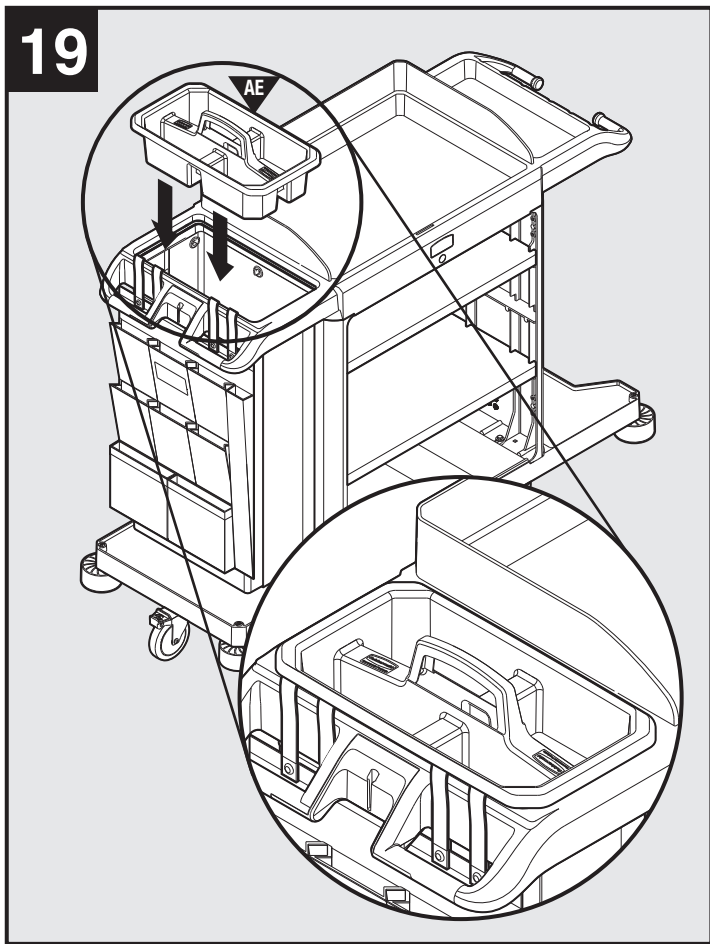

4

9

10

11

12

23

©2024 Rubbermaid Commercial Products
Product of: Rubbermaid Commercial Products, LLC
8900 Northpointe Executive Park Drive
Huntersville, NC 28078
www.rubbermaidcommercial.com
Contact us: 1-800-347-9800