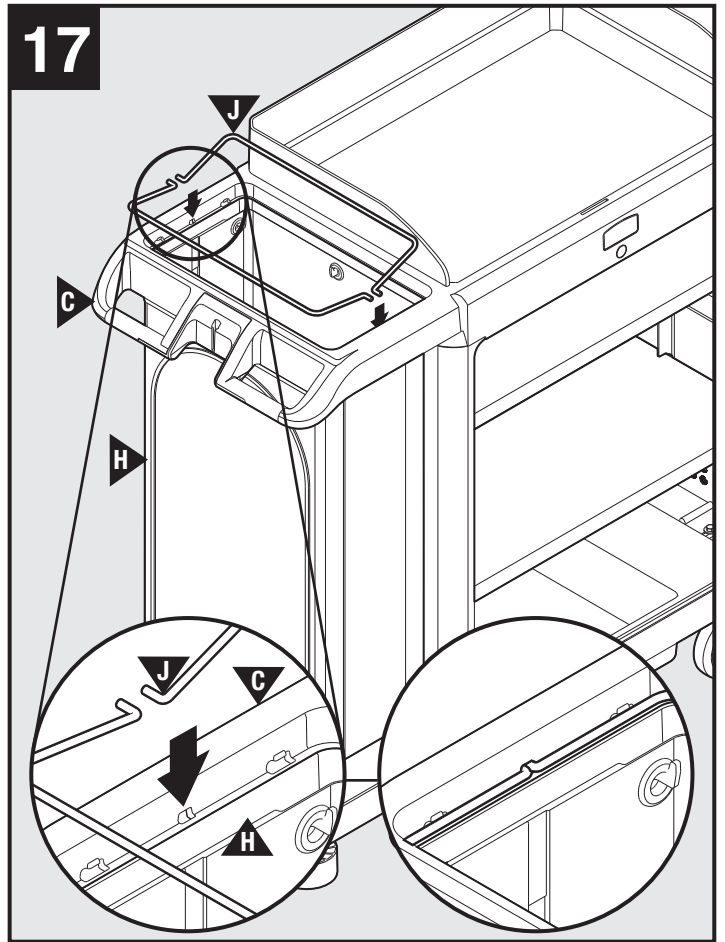

4

9

10

11

12

23

©2024 Rubbermaid Commercial Products
Product of: Rubbermaid Commercial Products, LLC
8900 Northpointe Executive Park Drive
Huntersville, NC 28078
www.rubbermaidcommercial.com
Contact us: 1-800-347-9800