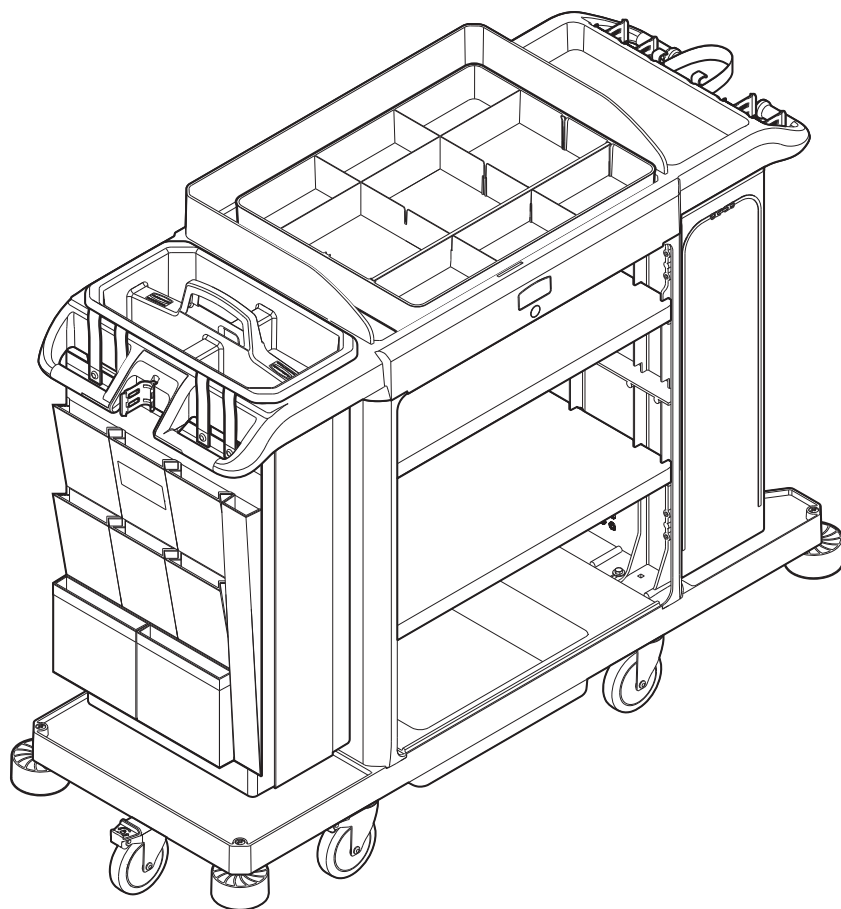

4

9

10

11

12

23

©2024 Rubbermaid Commercial Products
Product of: Rubbermaid Commercial Products, LLC
8900 Northpointe Executive Park Drive
Huntersville, NC 28078
www.rubbermaidcommercial.com
Contact us: 1-800-347-9800