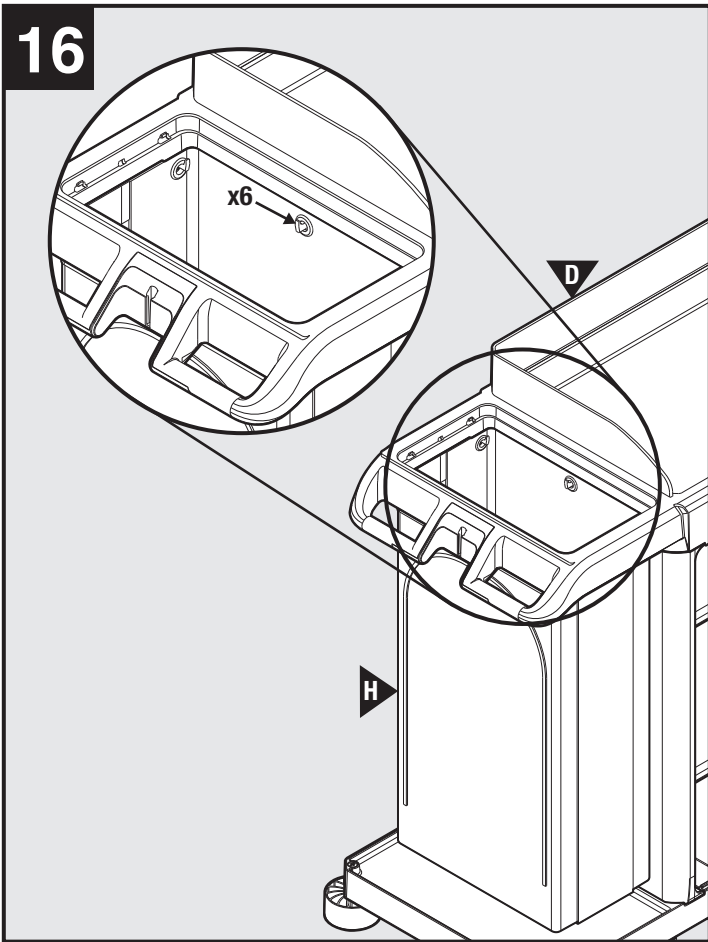

4

9

10

11

12

23

©2024 Rubbermaid Commercial Products
Product of: Rubbermaid Commercial Products, LLC
8900 Northpointe Executive Park Drive
Huntersville, NC 28078
www.rubbermaidcommercial.com
Contact us: 1-800-347-9800