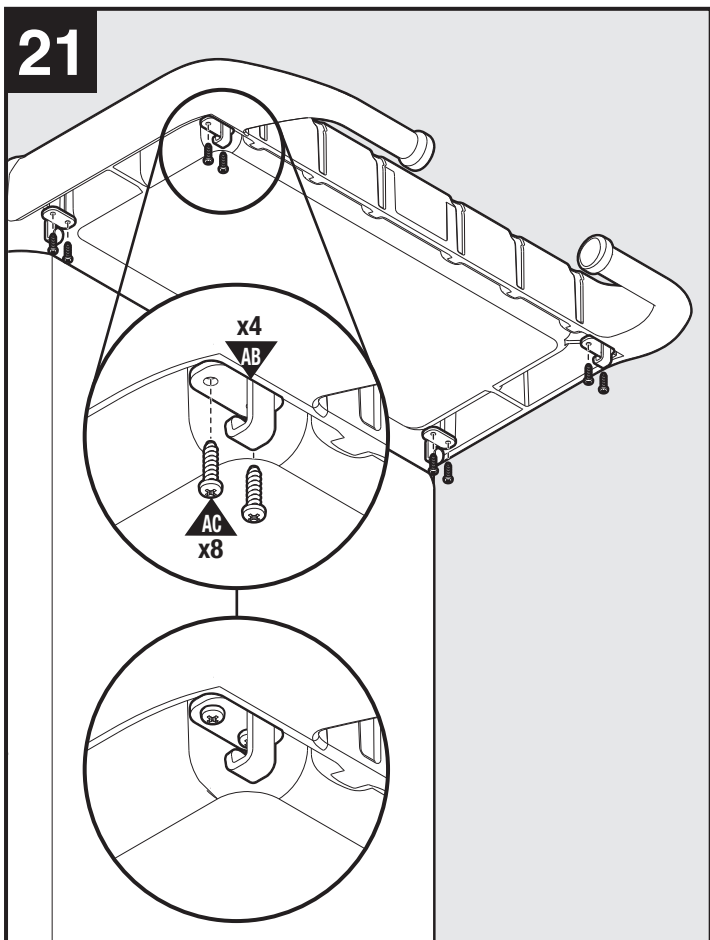

4

9

10

11

12

23

©2024 Rubbermaid Commercial Products
Product of: Rubbermaid Commercial Products, LLC
8900 Northpointe Executive Park Drive
Huntersville, NC 28078
www.rubbermaidcommercial.com
Contact us: 1-800-347-9800