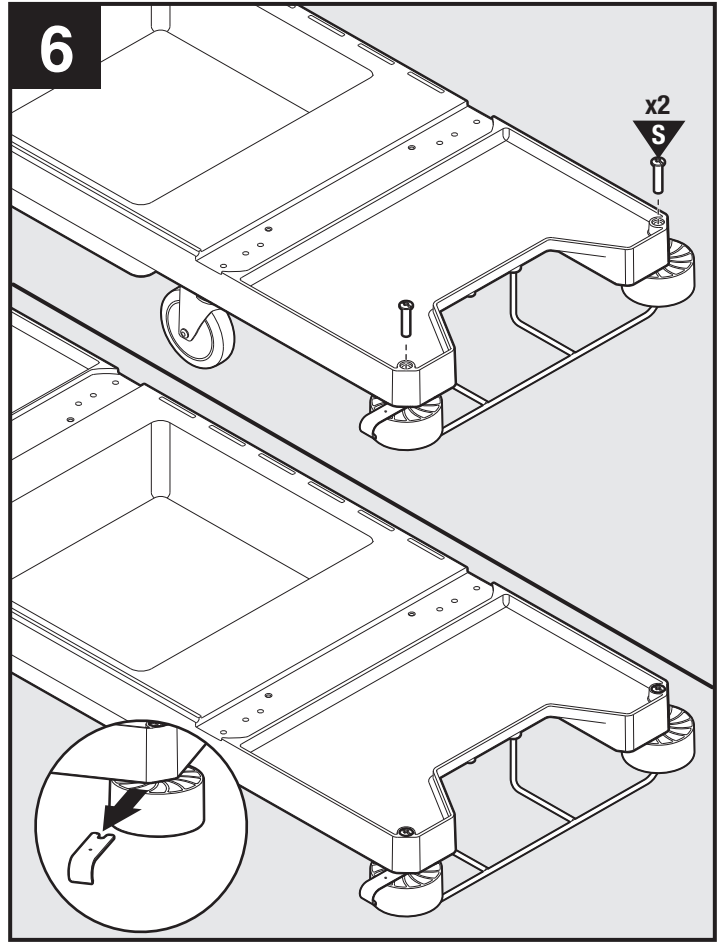

4

9

10

11

12

23

©2024 Rubbermaid Commercial Products
Product of: Rubbermaid Commercial Products, LLC
8900 Northpointe Executive Park Drive
Huntersville, NC 28078
www.rubbermaidcommercial.com
Contact us: 1-800-347-9800