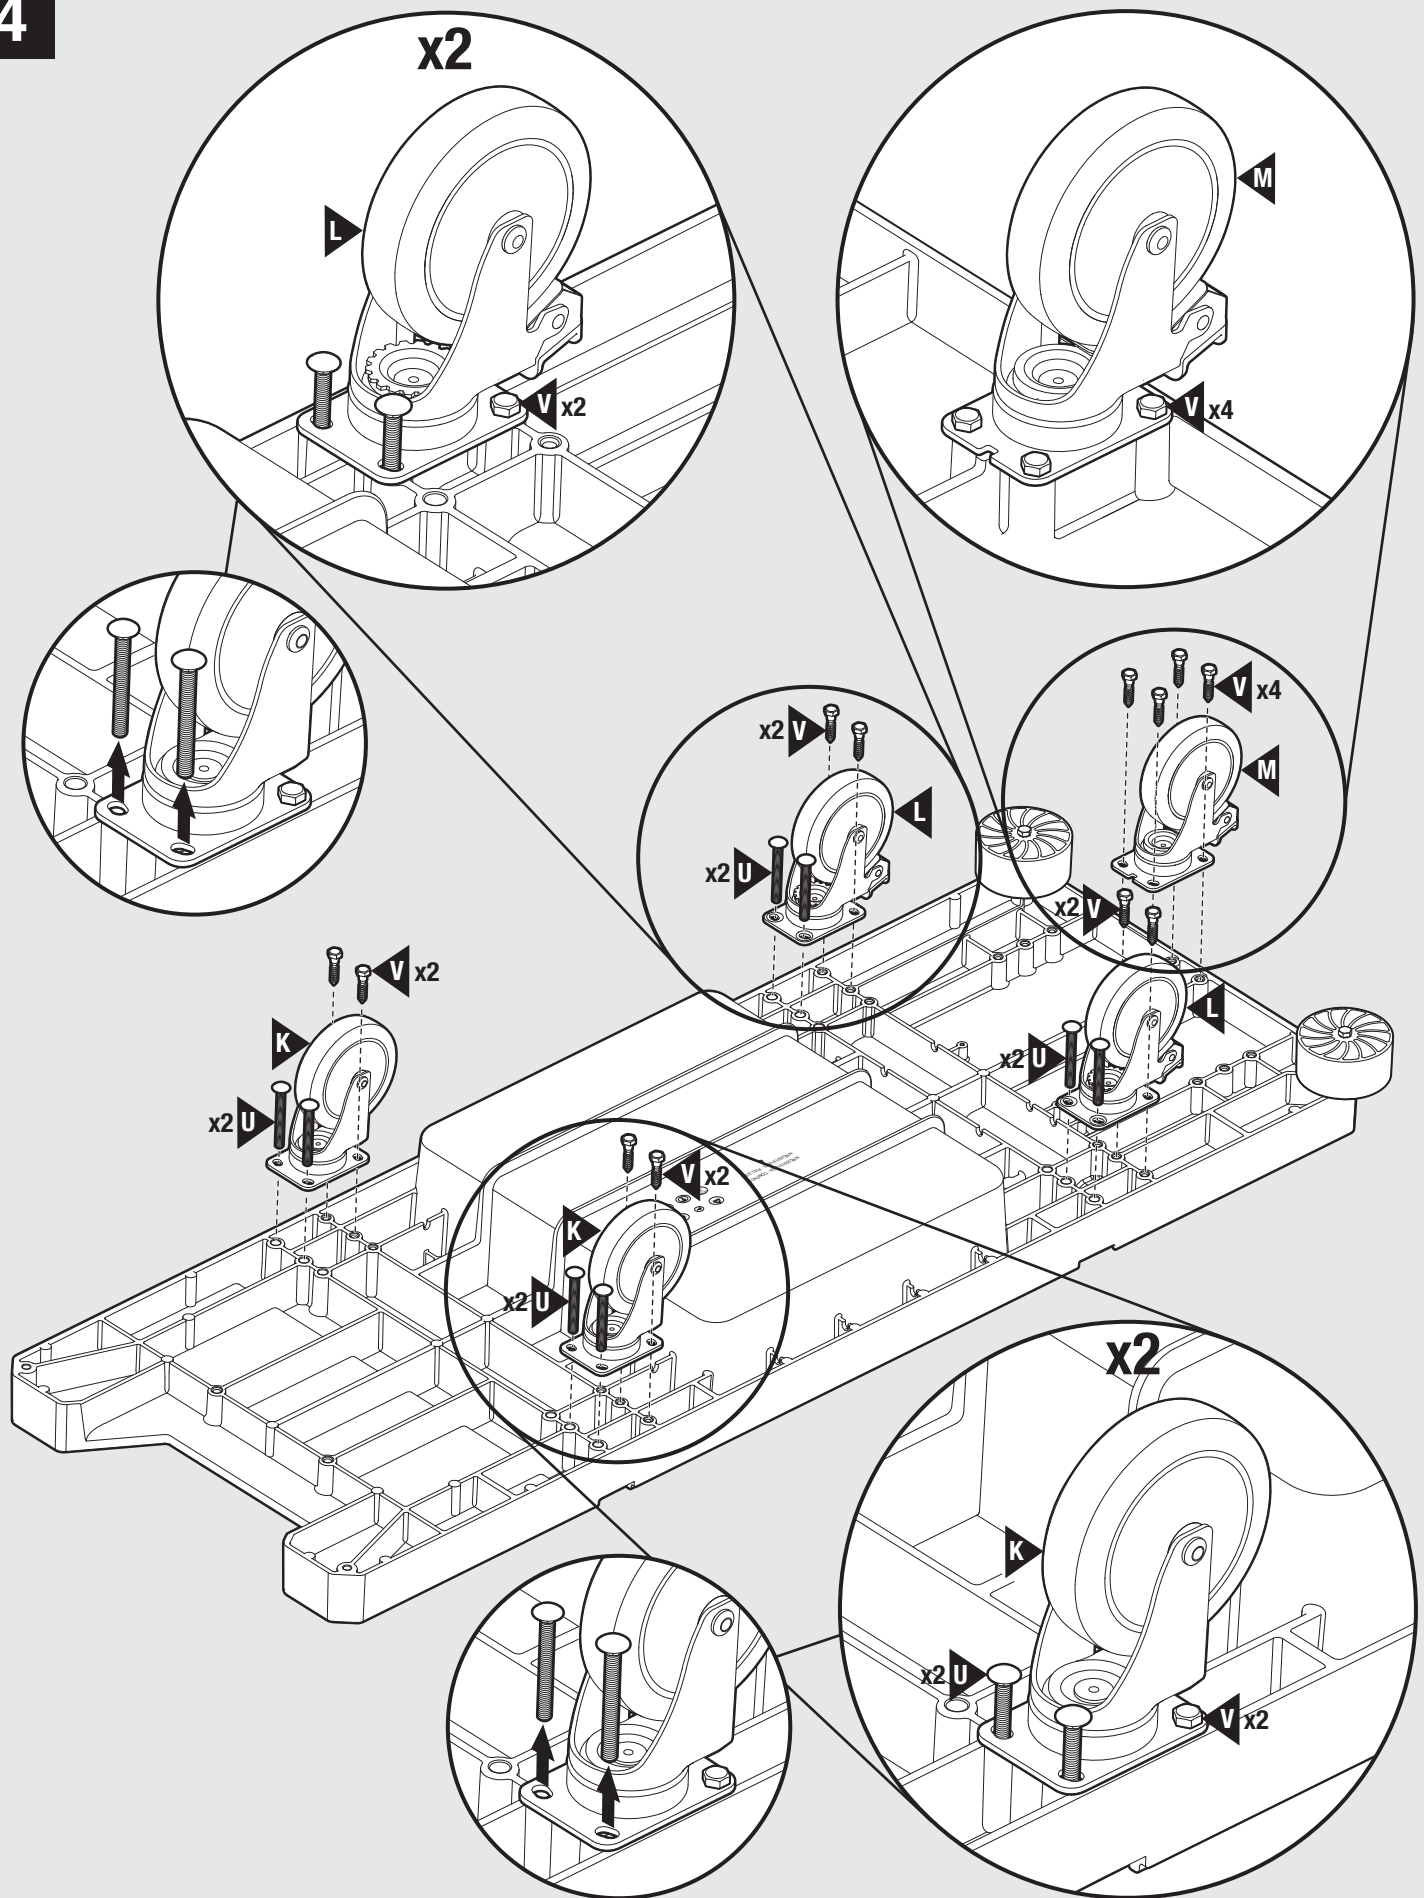

4

9

10

11

12

23

©2024 Rubbermaid Commercial Products
Product of: Rubbermaid Commercial Products, LLC
8900 Northpointe Executive Park Drive
Huntersville, NC 28078
www.rubbermaidcommercial.com
Contact us: 1-800-347-9800