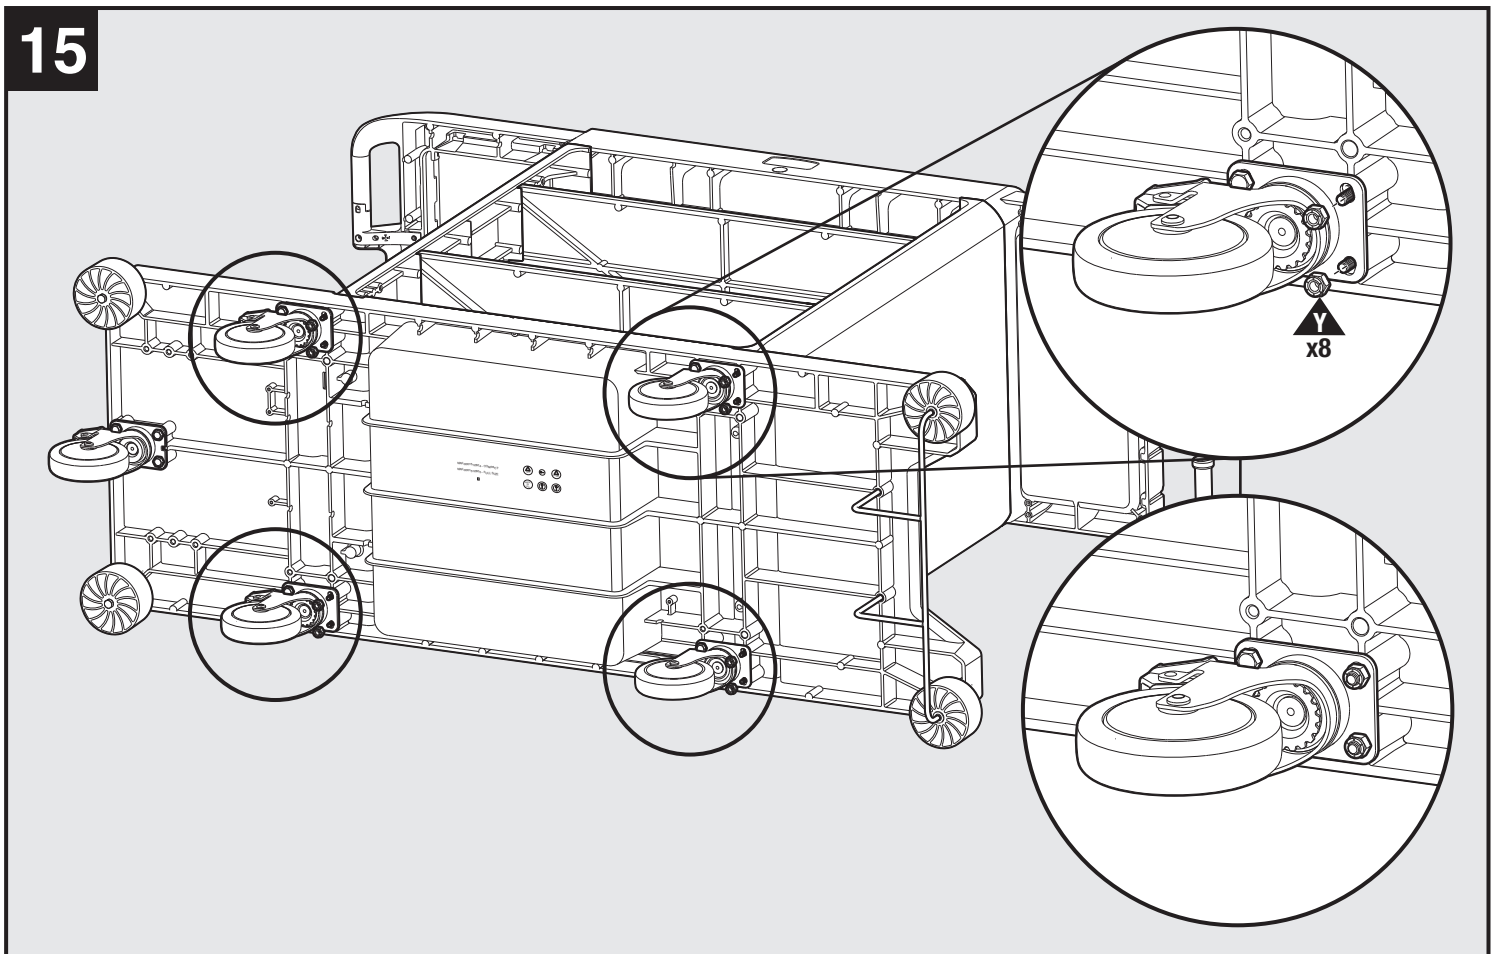

4

9

10

11

12

23

©2024 Rubbermaid Commercial Products
Product of: Rubbermaid Commercial Products, LLC
8900 Northpointe Executive Park Drive
Huntersville, NC 28078
www.rubbermaidcommercial.com
Contact us: 1-800-347-9800