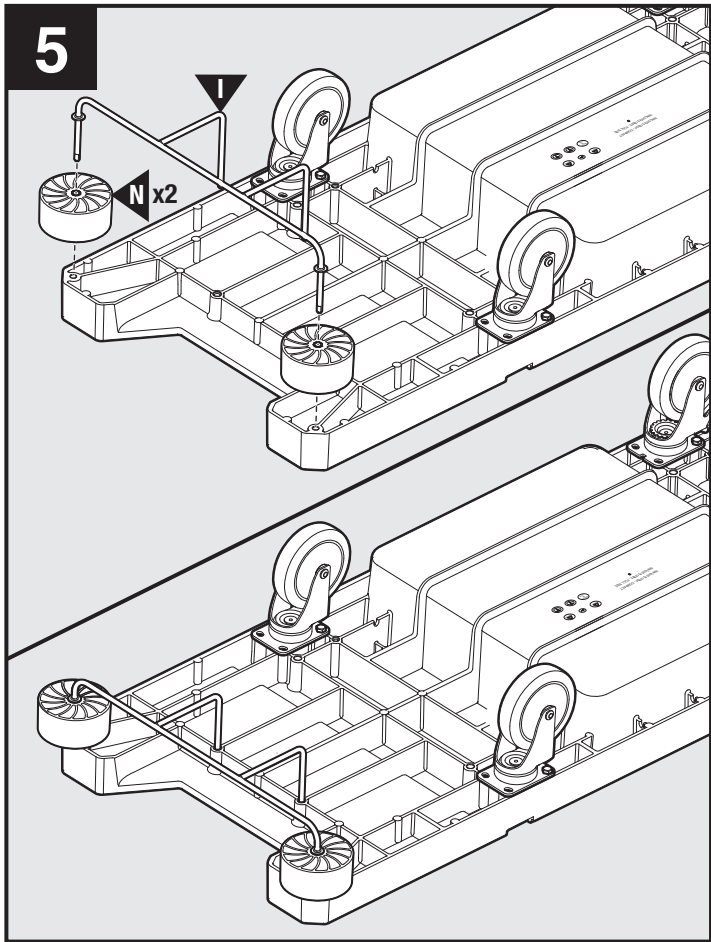

4

9

10

11

12

23

©2024 Rubbermaid Commercial Products
Product of: Rubbermaid Commercial Products, LLC
8900 Northpointe Executive Park Drive
Huntersville, NC 28078
www.rubbermaidcommercial.com
Contact us: 1-800-347-9800