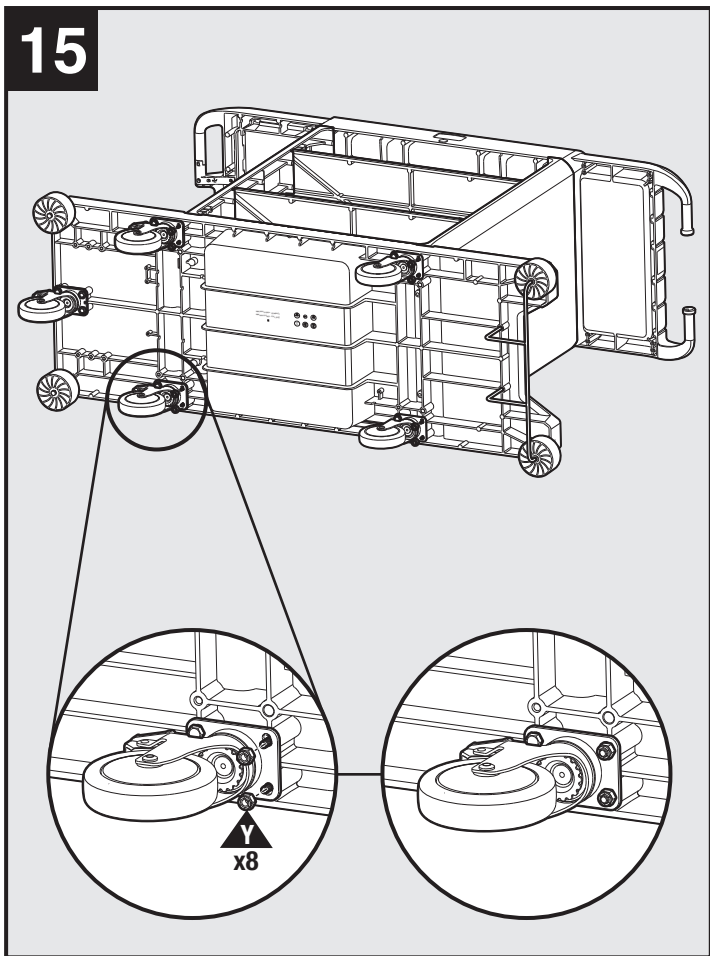

2202581

4

9

10

11

12

©2024 Rubbermaid Commercial Products
Product of: Rubbermaid Commercial Products, LLC
8900 Northpointe Executive Park Drive
Huntersville, NC 28078
www.rubbermaidcommercial.com
Contact us: 1-800-347-9800