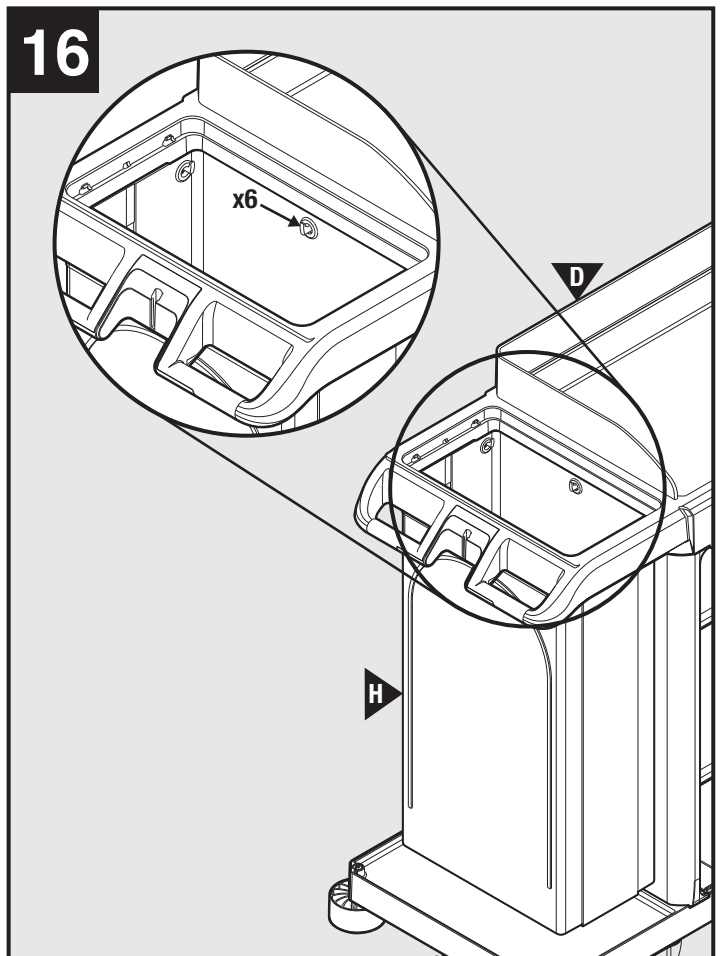

2202581

4

9

10

11

12

©2024 Rubbermaid Commercial Products
Product of: Rubbermaid Commercial Products, LLC
8900 Northpointe Executive Park Drive
Huntersville, NC 28078
www.rubbermaidcommercial.com
Contact us: 1-800-347-9800