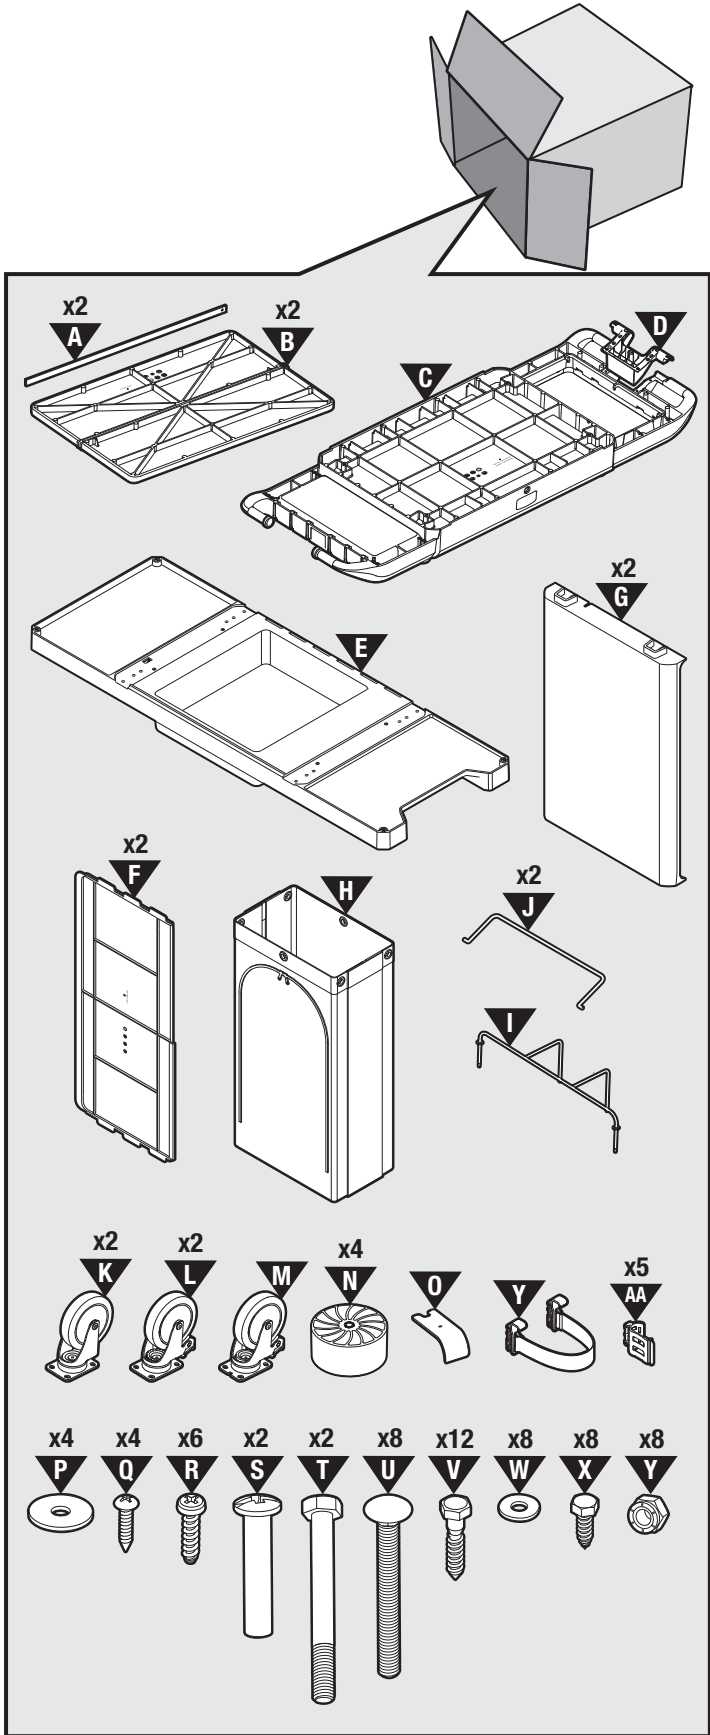

2202581

4

9

10

11

12

©2024 Rubbermaid Commercial Products
Product of: Rubbermaid Commercial Products, LLC
8900 Northpointe Executive Park Drive
Huntersville, NC 28078
www.rubbermaidcommercial.com
Contact us: 1-800-347-9800