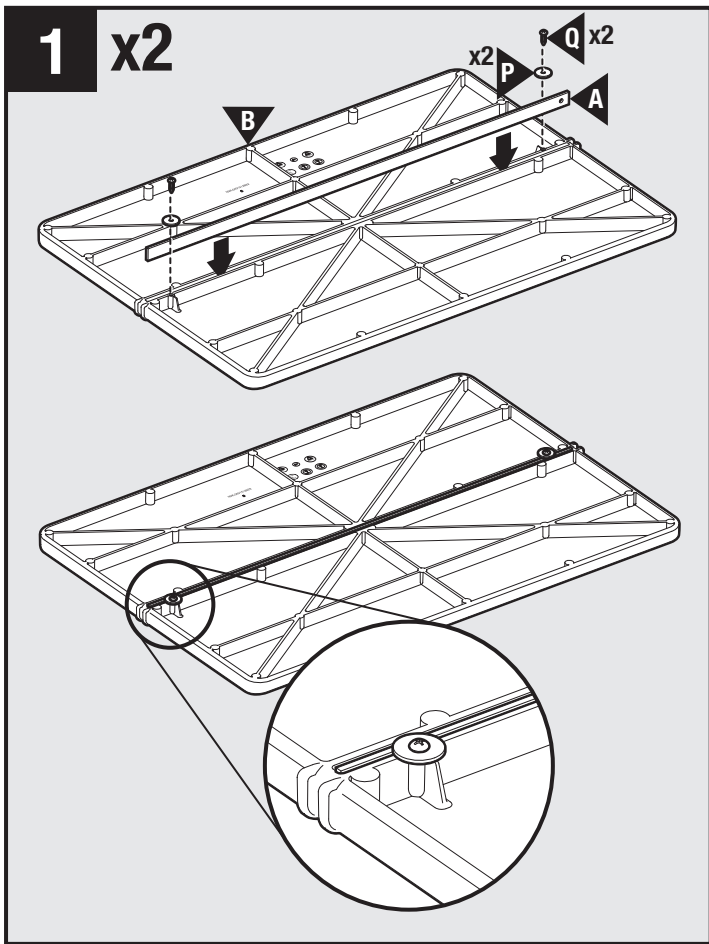

2202581

4

9

10

11

12

©2024 Rubbermaid Commercial Products
Product of: Rubbermaid Commercial Products, LLC
8900 Northpointe Executive Park Drive
Huntersville, NC 28078
www.rubbermaidcommercial.com
Contact us: 1-800-347-9800