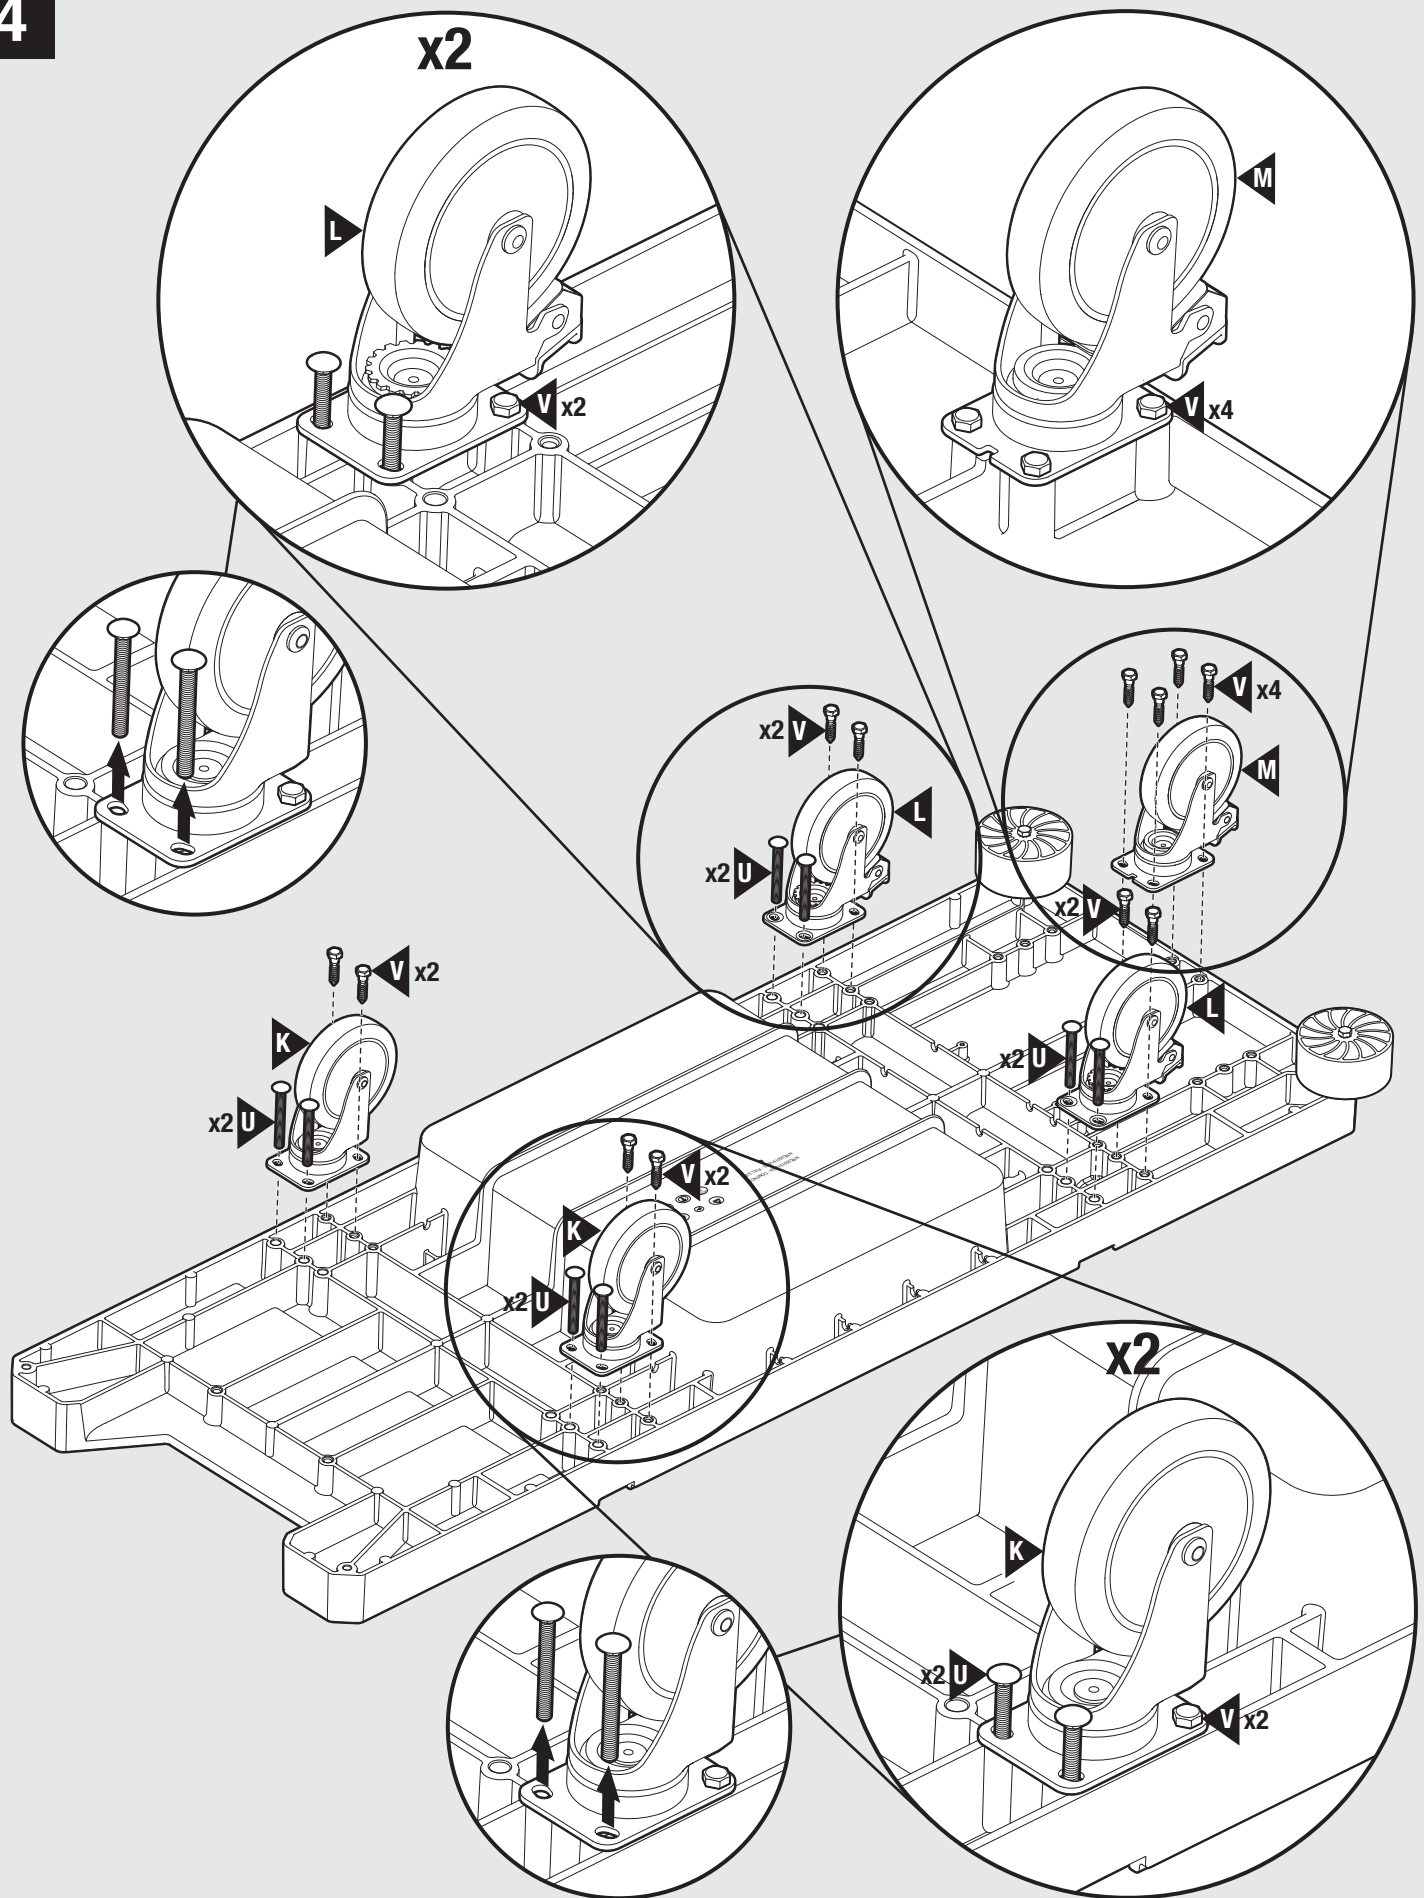

2202581

4

9

10

11

12

©2024 Rubbermaid Commercial Products
Product of: Rubbermaid Commercial Products, LLC
8900 Northpointe Executive Park Drive
Huntersville, NC 28078
www.rubbermaidcommercial.com
Contact us: 1-800-347-9800