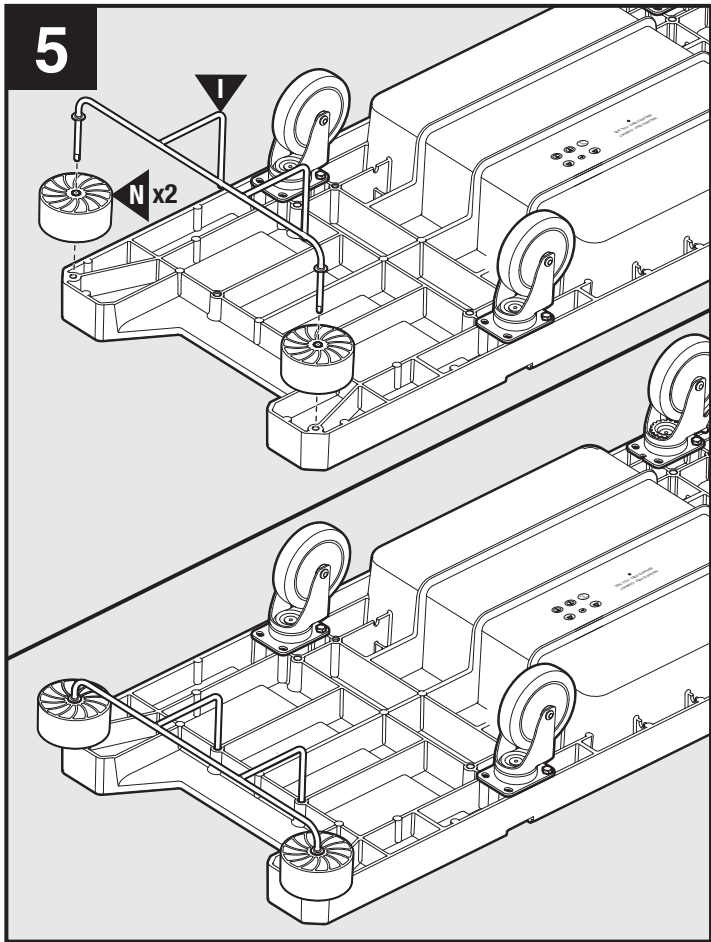

2202581

4

9

10

11

12

©2024 Rubbermaid Commercial Products
Product of: Rubbermaid Commercial Products, LLC
8900 Northpointe Executive Park Drive
Huntersville, NC 28078
www.rubbermaidcommercial.com
Contact us: 1-800-347-9800