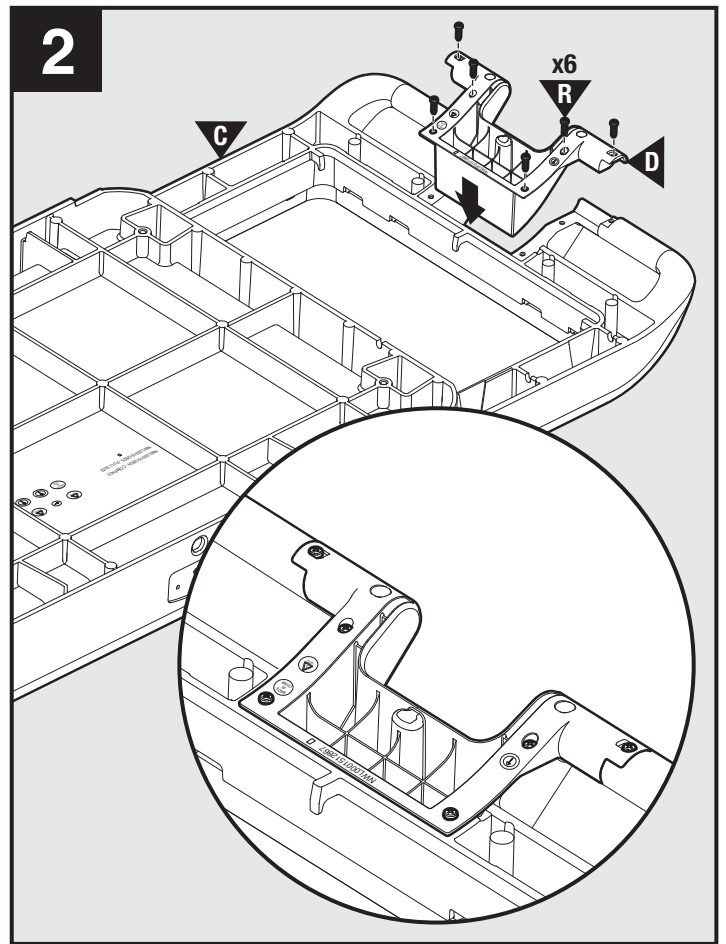

2202581

4

9

10

11

12

©2024 Rubbermaid Commercial Products
Product of: Rubbermaid Commercial Products, LLC
8900 Northpointe Executive Park Drive
Huntersville, NC 28078
www.rubbermaidcommercial.com
Contact us: 1-800-347-9800