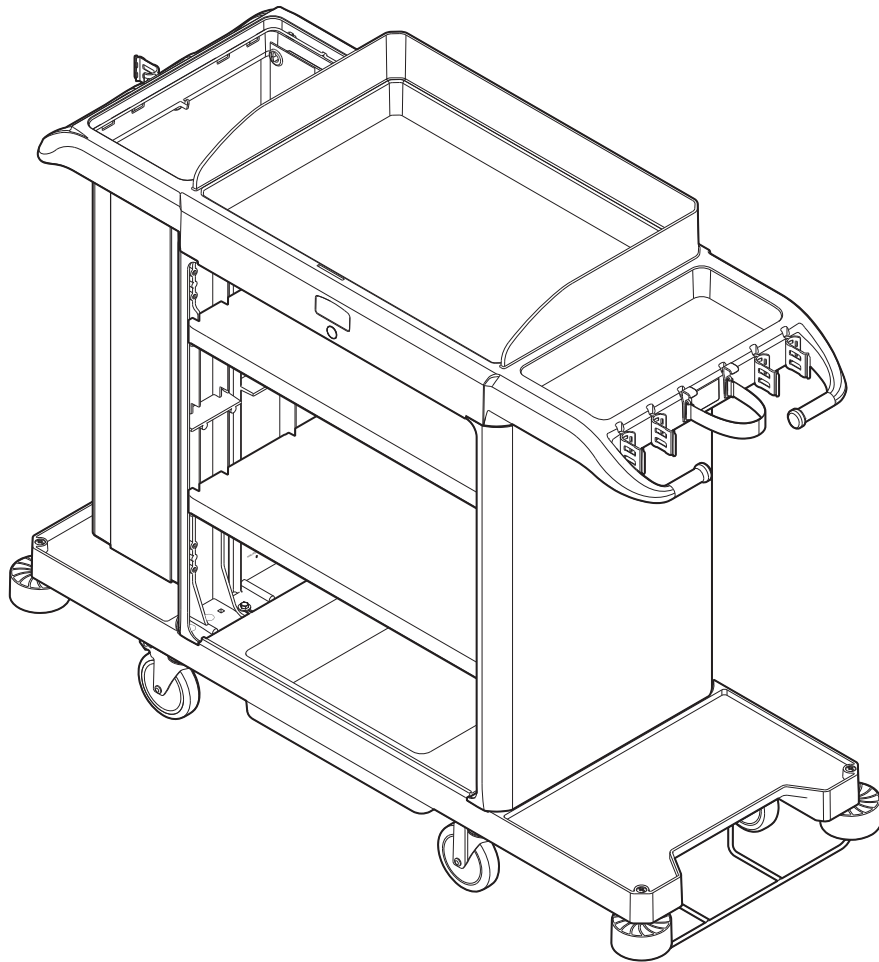

2202581

4

9

10

11

12

©2024 Rubbermaid Commercial Products
Product of: Rubbermaid Commercial Products, LLC
8900 Northpointe Executive Park Drive
Huntersville, NC 28078
www.rubbermaidcommercial.com
Contact us: 1-800-347-9800