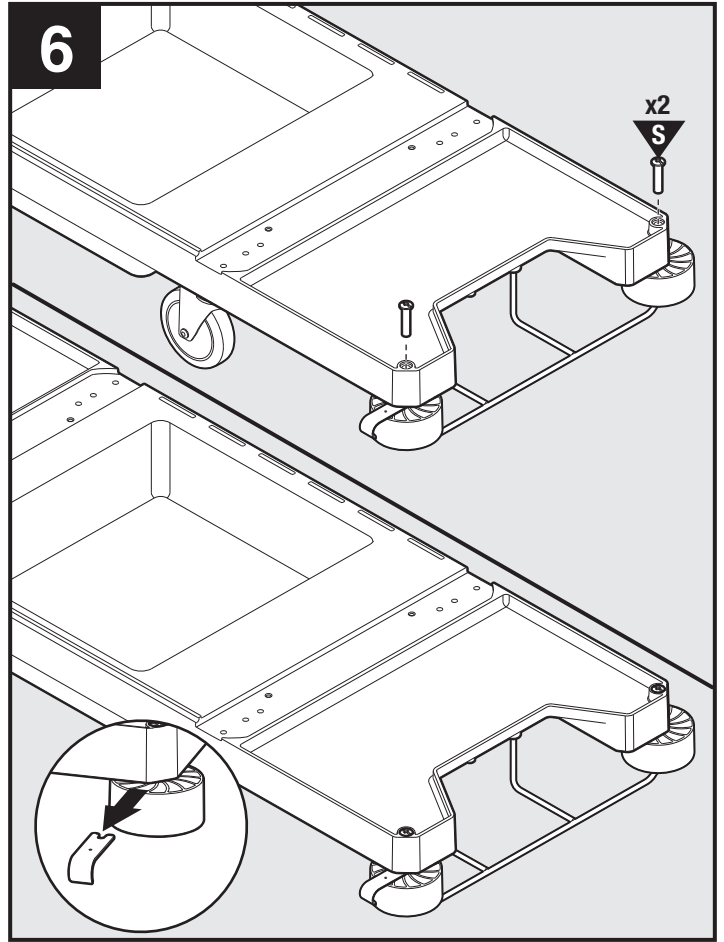

2202581

4

9

10

11

12

©2024 Rubbermaid Commercial Products
Product of: Rubbermaid Commercial Products, LLC
8900 Northpointe Executive Park Drive
Huntersville, NC 28078
www.rubbermaidcommercial.com
Contact us: 1-800-347-9800