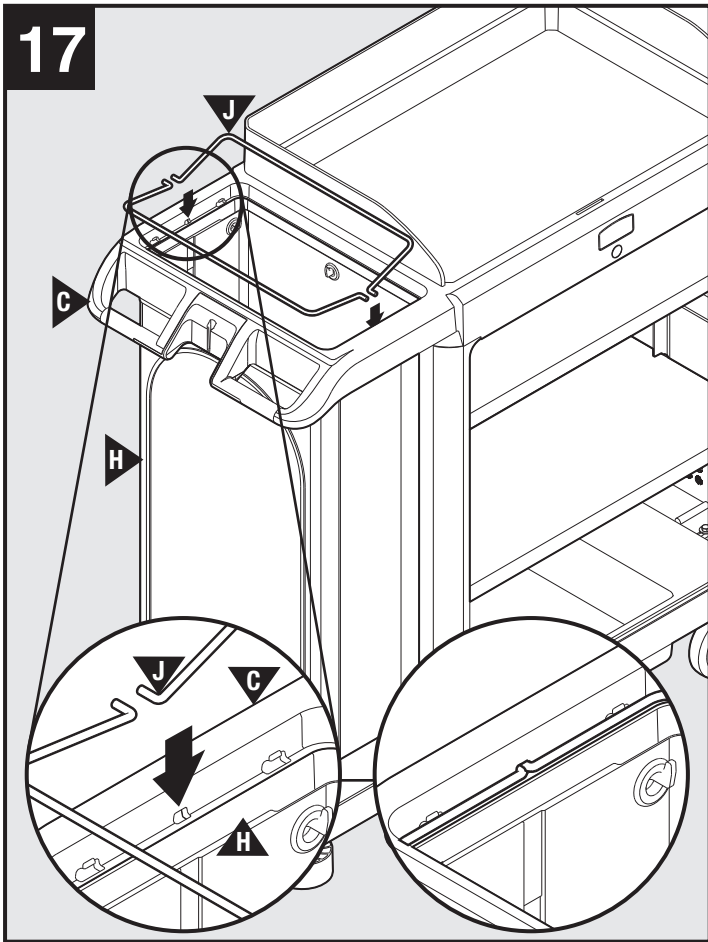

2202581

4

9

10

11

12

©2024 Rubbermaid Commercial Products
Product of: Rubbermaid Commercial Products, LLC
8900 Northpointe Executive Park Drive
Huntersville, NC 28078
www.rubbermaidcommercial.com
Contact us: 1-800-347-9800